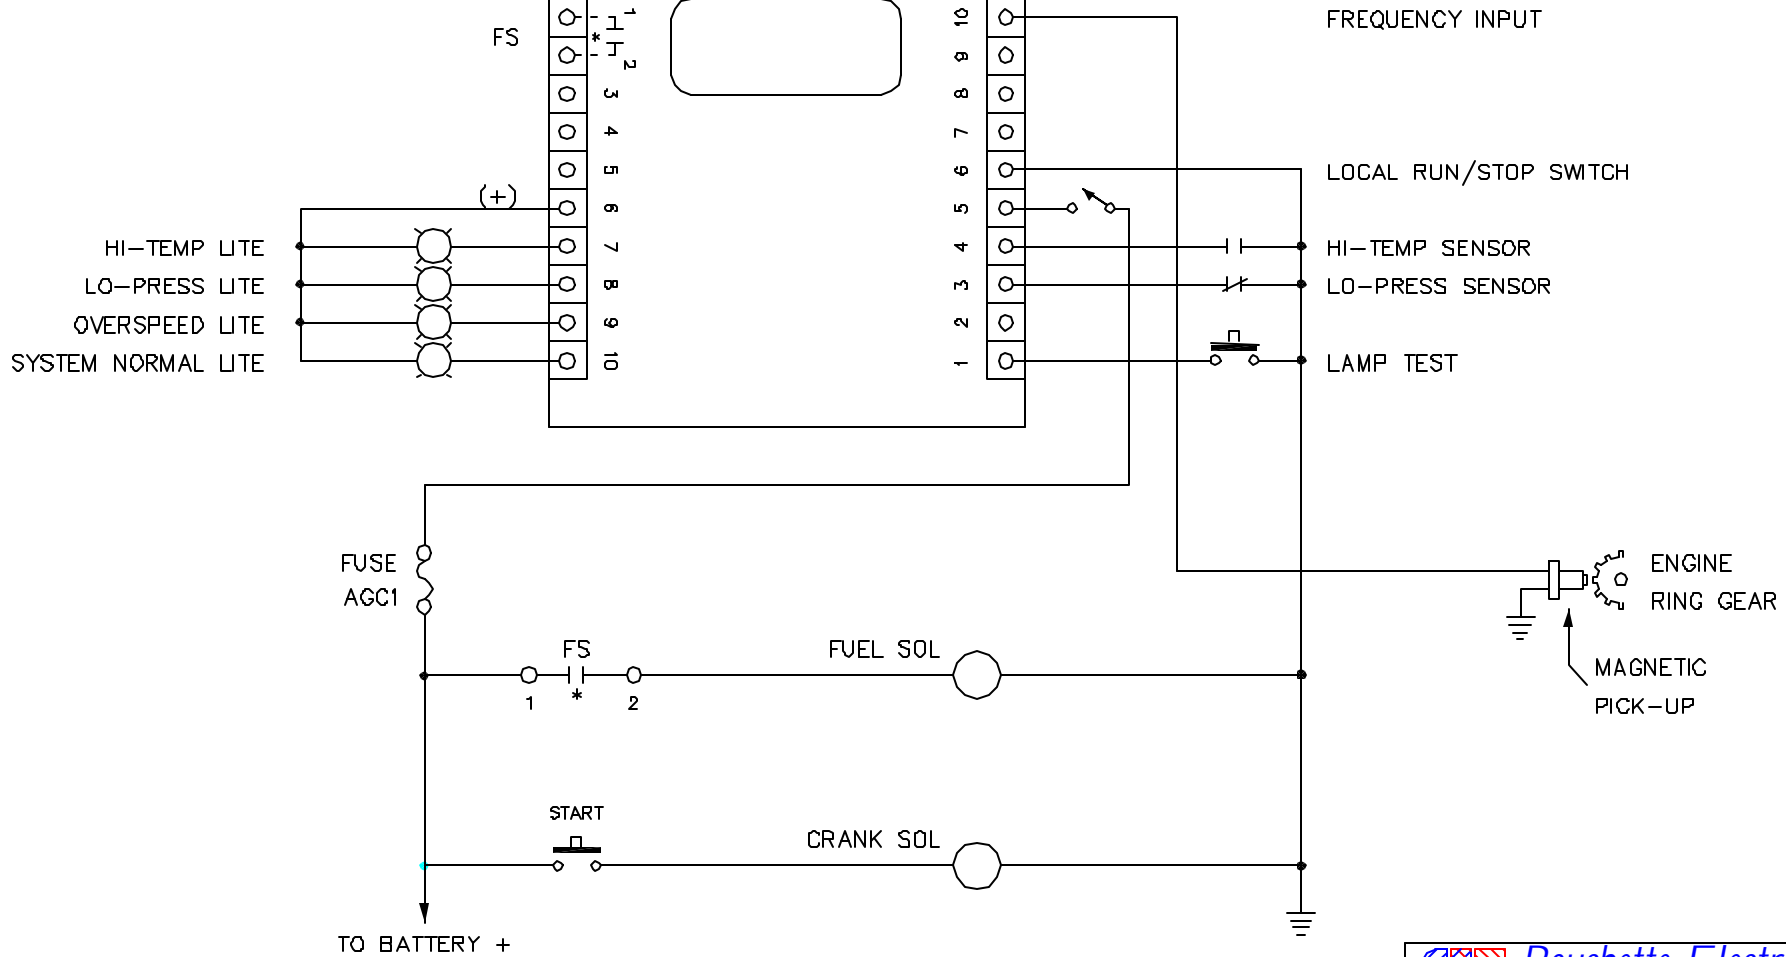

GENSET CONTROL MODULE

* RELAY FS IS INSIDE THE GENSET CONTROL.

FREQUENCY SENSING FROM MAGNETIC PICK-UP

Bouchette Electronics, Inc.
 N11325 County Highway Y Clintonville, WI 54929

TITLE CONNECTION DIAGRAM M121B/M241B CONTROL			
DATE 08-29-89	DWN BY DSB	CHK TJB	SCALE NONE
P/N	CAD REF	DWG NO	E120-4