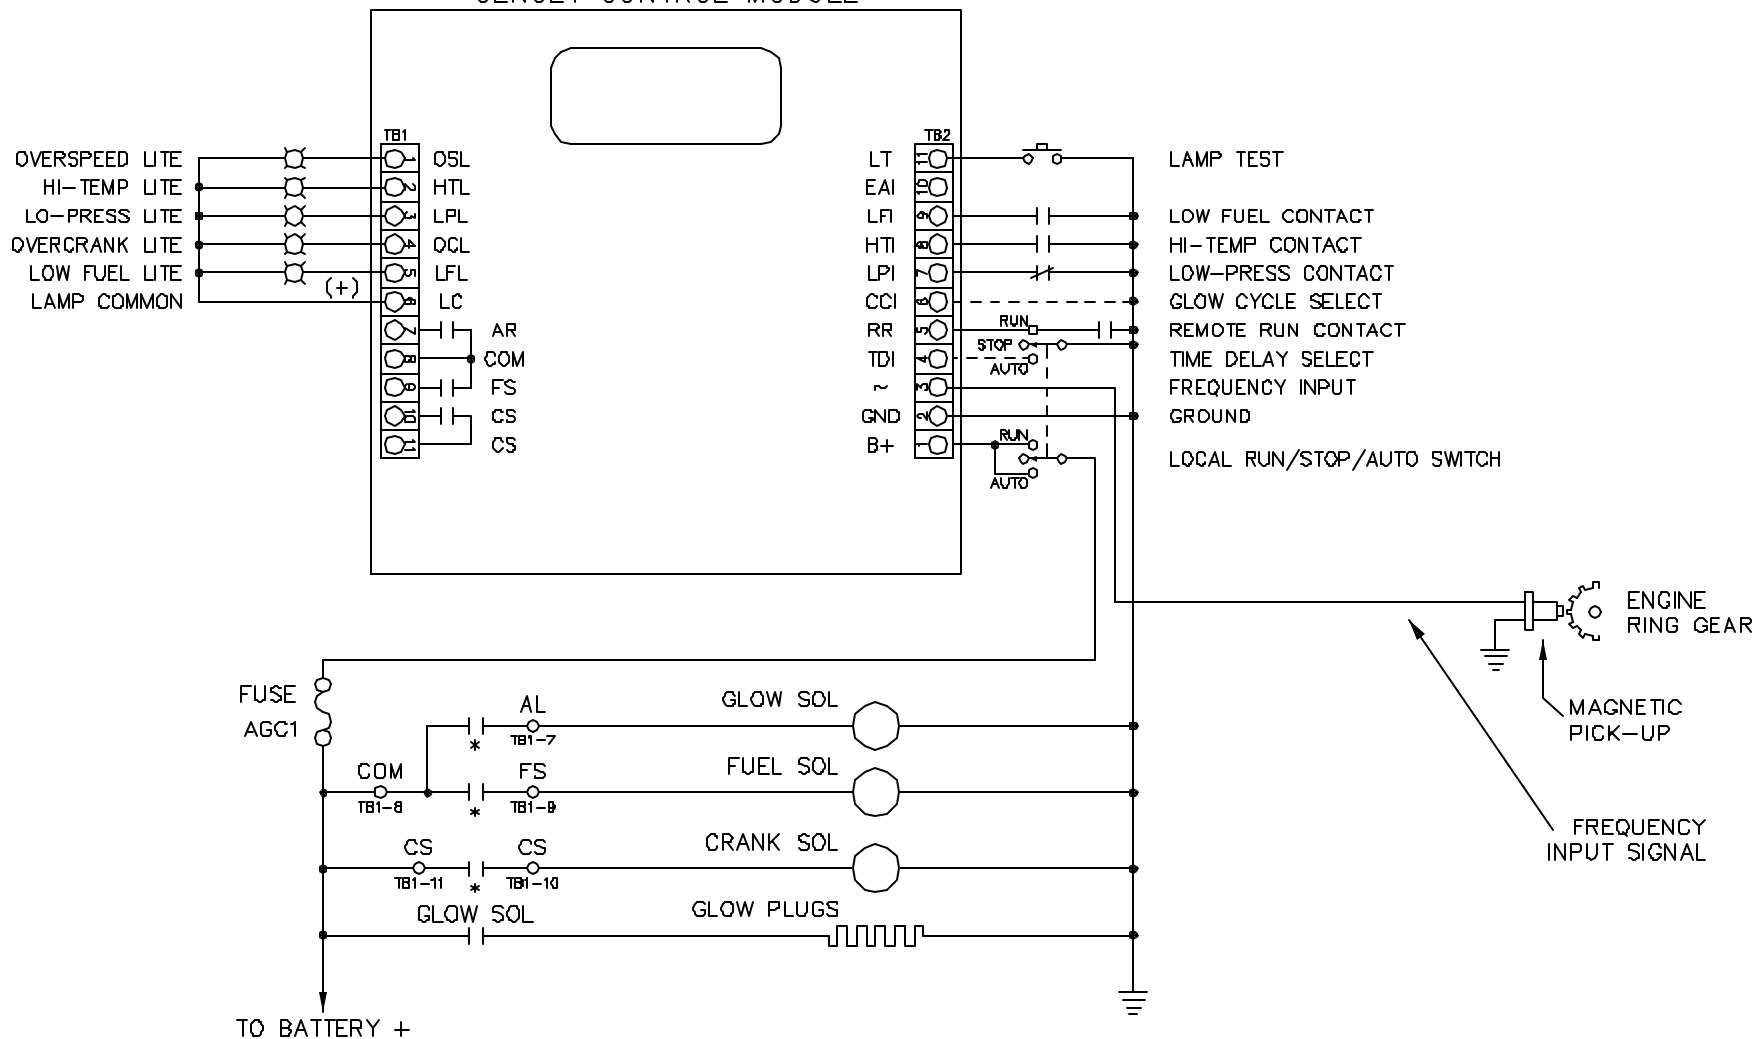

GENSET CONTROL MODULE

* RELAYS FS, CS,
& AR ARE INSIDE
THE GENSET CONTROL

FREQUENCY SENSING FROM MAGNETIC PICK-UP

Bouchette Electronics, Inc. N11325 County Highway Y Clintonville, WI 54929			
TITLE CONNECTION DIAGRAM A121CB1/A121CB2 CONTROL			
DATE	DWN BY	CHK	SCALE
10/16/98	DSB	TJB	NONE
P/N	CAD REF	DWG NO	
	PCB107	E151-7	