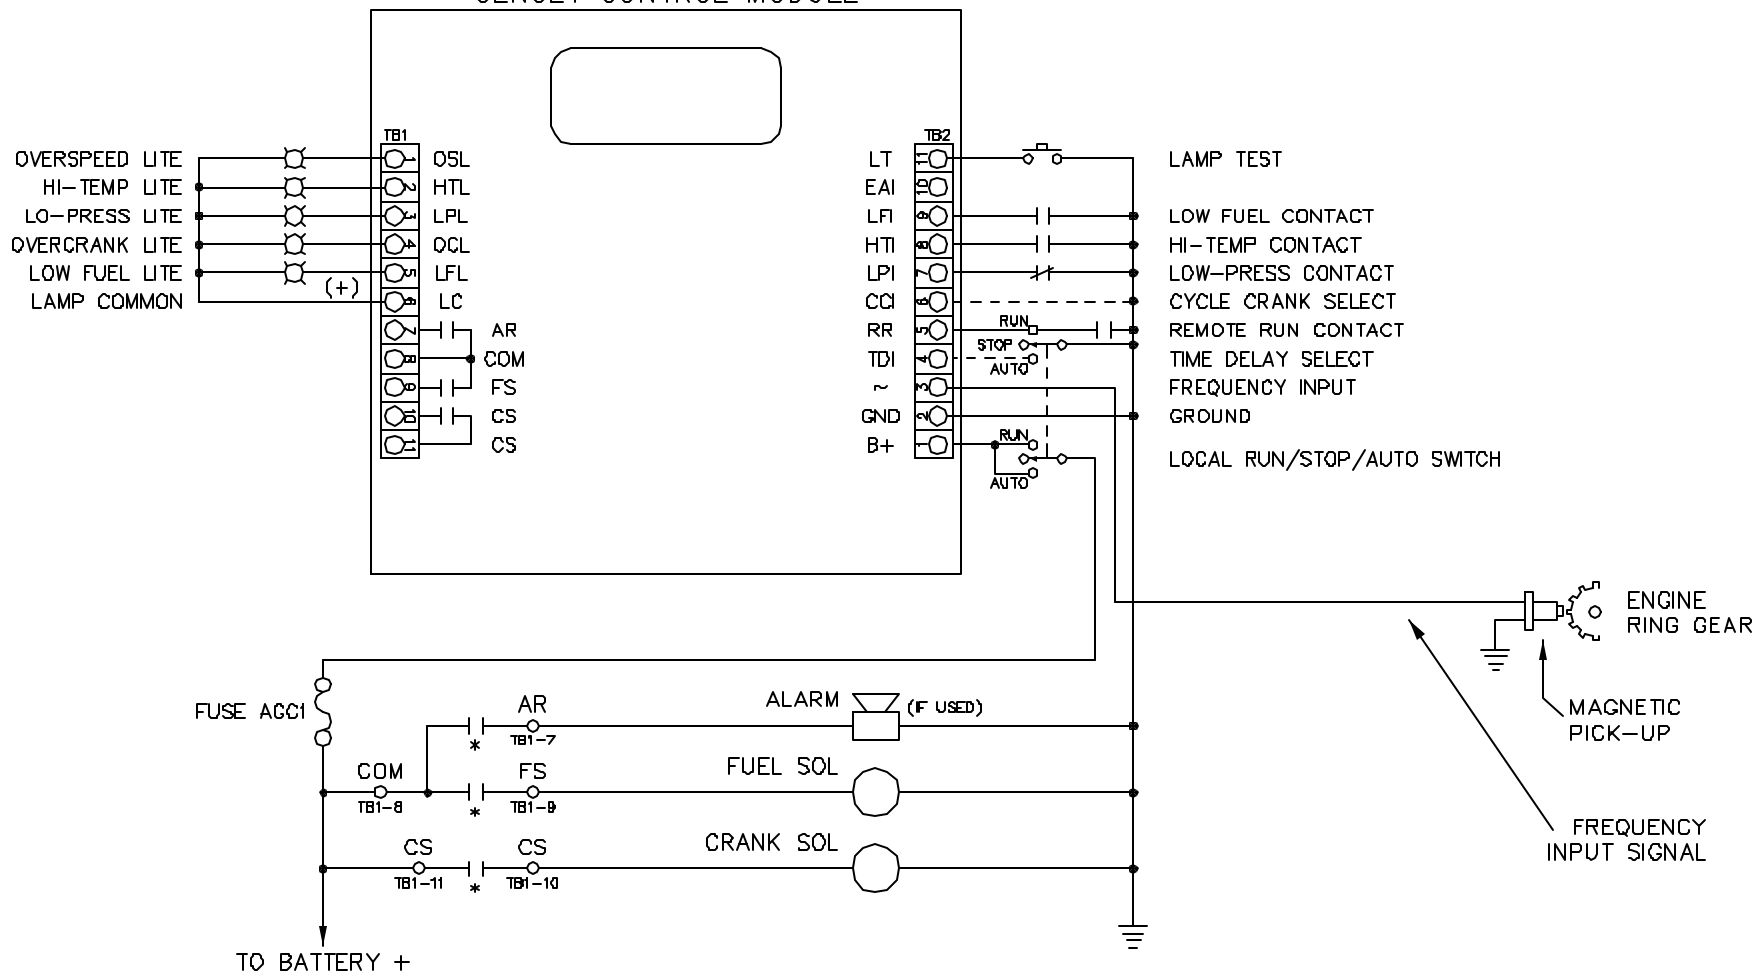

GENSET CONTROL MODULE

* RELAYS FS, CS,
& AR ARE INSIDE
THE GENSET CONTROL

FREQUENCY SENSING FROM MAGNETIC PICK-UP

 Bouchette Electronics, Inc. N11325 County Highway Y Clintonville, WI 54929			
TITLE CONNECTION DIAGRAM A121K/A241K CONTROL			
DATE	DWN BY	CHK	SCALE
11/03/03	DSB	TJB	NONE
P/N	CAD REF	DWG NO	
	PCB107		E222-4